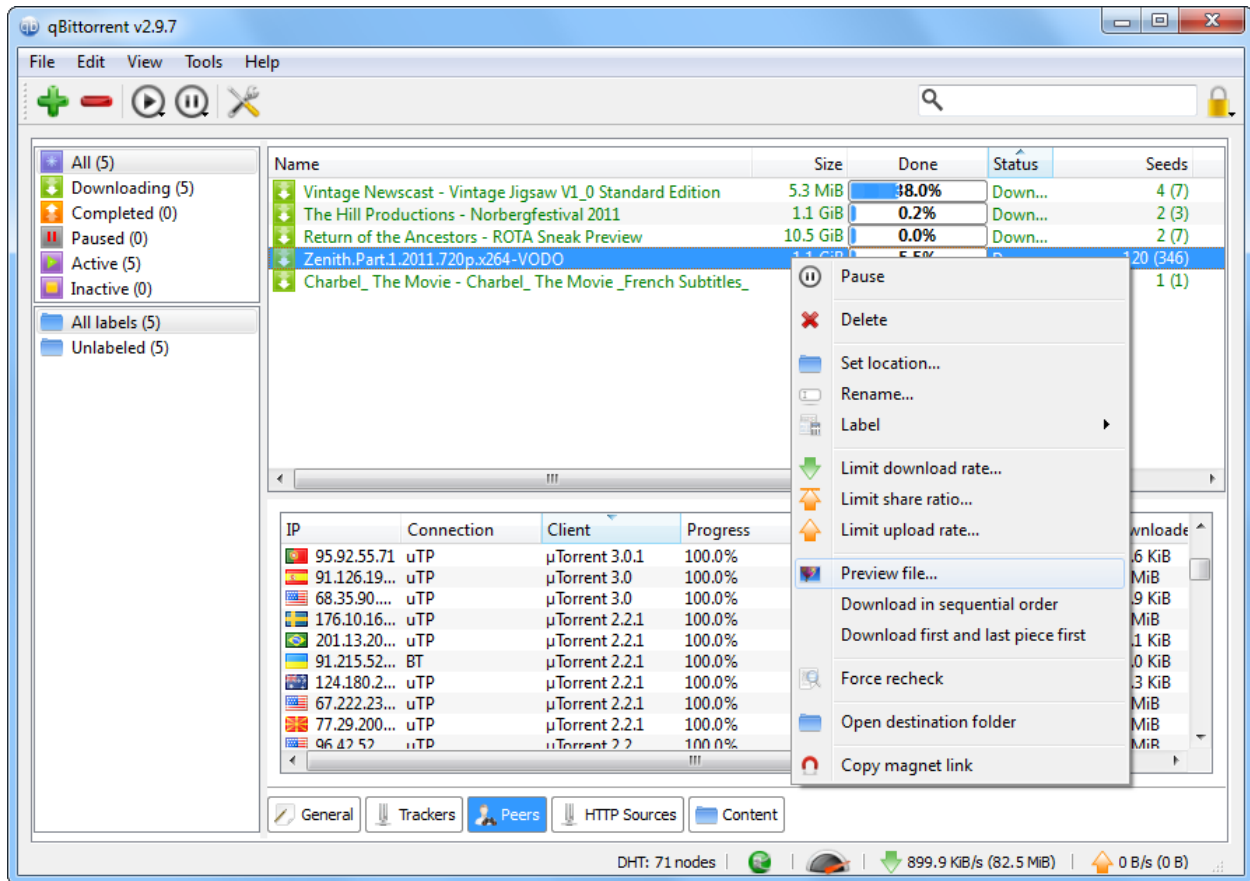

qBittorrent:

How to Make Sure Your BitTorrent Program is Completely Turned Off

Many of the BitTorrent programs can still run in your device's operating system background even if the program is not opened. Even if you are not actively downloading or uploading files using your BitTorrent program it can still generate small amounts of BitTorrent activity which is detected by our University's network security system, so you will need to make sure your BitTorrent program is completely turned off while you are connected to the Housing or University wireless network. You can check if your BitTorrent program is running in the background by looking at the lower right corner of your computer (example below is from Windows 7) and look for the BitTorrent program's icon. In the example below, the BitComet icon (an example of a common BitTorrent program) is circled in red below: