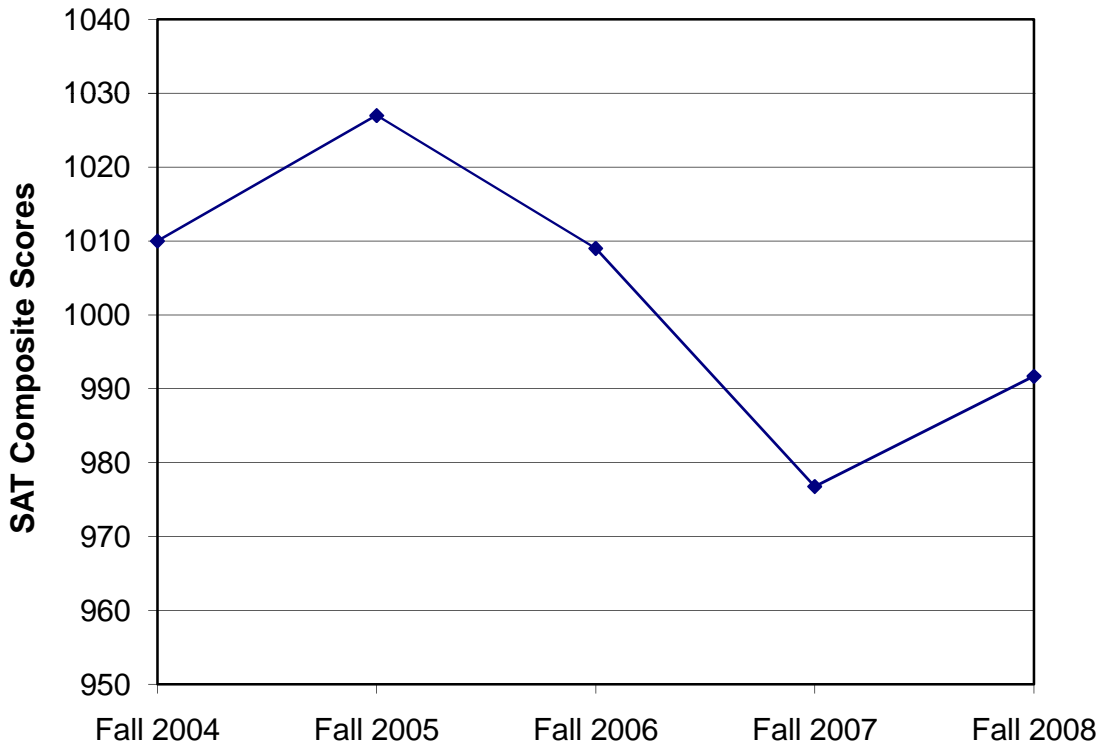

**B-5: New Main Campus Traditional-Age Freshman SAT Scores
Fall 2004 - Fall 2008**

| Test Scores | Fall 2004 | | Fall 2005 | | Fall 2006 | | Fall 2007 | | Fall 2008 | |
|---------------|-----------|--------|-----------|--------|-----------|--------|-----------|--------|-----------|--------|
| | Mean | Median | Mean | Median | Mean | Median | Mean | Median | Mean | Median |
| SAT Math | 500 | 510 | 515 | 510 | 505 | 500 | 518 | 480 | 502 | 500 |
| SAT Verbal | 500 | 502 | 512 | 510 | 505 | 500 | 486 | 480 | 489 | 490 |
| SAT Composite | 1010 | 1013 | 1027 | 1020 | 1009 | 1000 | 977 | 980 | 992 | 990 |

**Mean SAT Composite Scores
for New Main Campus Traditional-Age Freshmen
Fall 2004 - Fall 2008**

Source: Fall 2002-Fall 2005, Institutional Research Admission Census on October 15; Fall 2006 and after, Institutional Research Annual Census on November 15 and Institutional Research Admission Census on October 15.