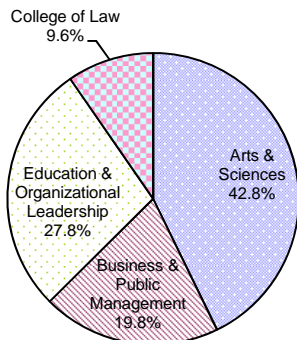

* The faculty of Wilson Library was included in College of Arts & Science before Fall 2006.

Source: Academic Affairs Office (Fall 2002- Fall 2005) and Human Resource (Fall 2006 and after).

Full-Time Faculty by College - Fall 2008