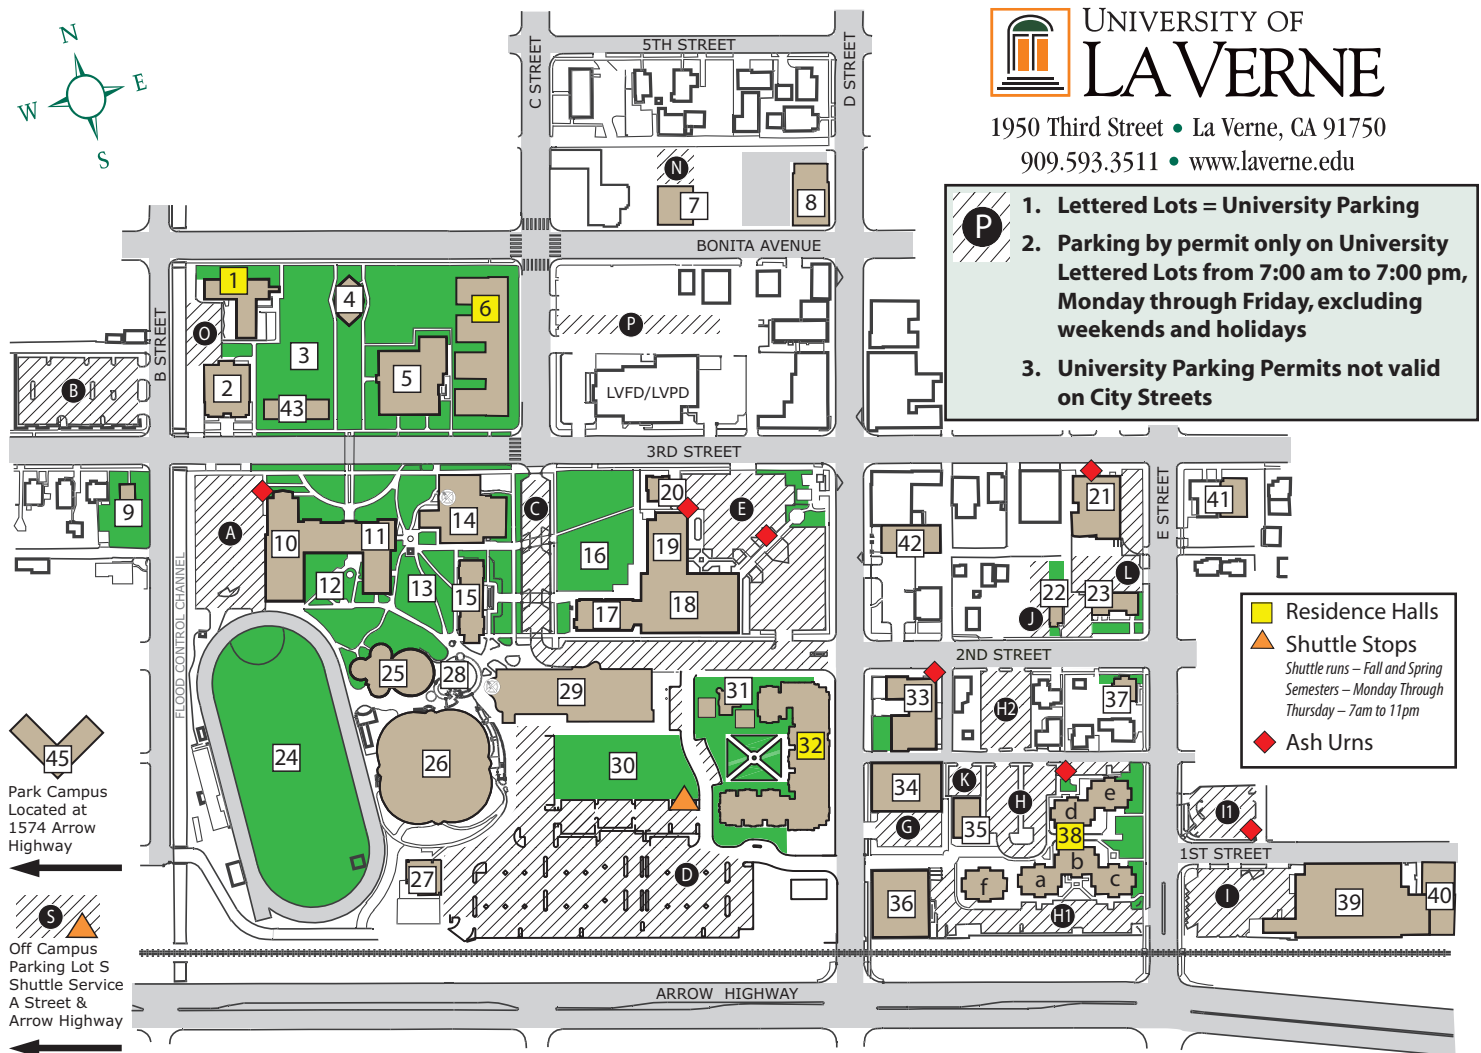

UNIVERSITY OF
LA VERNE

1950 Third Street • La Verne, CA 91750
909.593.3511 • www.laverne.edu

UNIVERSITY OF LA VERNE MAP LEGEND

Abraham Campus Center (ACC) 29 Abraham Campus Center Administration ASULV Barbara's Place Career Services Commencement Graduate Success Center International Student Services Learning Enhancement Center Ludwick Conference Center Multicultural Services Office of Undergraduate Admission Office of Student Life Student Affairs Undergraduate Admission Veteran Student Services	ULV Graphics Unified Services Desk	Office of Marketing and Publications Operations Office of Student Information Technology (SIT) Office of Strategic Communication Office of Vice President of SEMC Purchasing ROC Graduate Education Programs ROC Online Campus ROC Professional Development Courses ROC Student Services ROC Teacher Education Program	Landis Academic Center (LAC) 17 Applied Business Science & Economics Department of Marketing and Law Harris Art Gallery Howell Board Room Management & Leadership	Accounts Payable Facility and Technology Services Financial and Business Services Literacy Center (LC) Office of Human Resources/Payroll Office of Information Technology Risk Management Unified Computing Services
Arts & Communication (ACB) 36 Art Communications LVTV & LEOFM Studios Tall Wall Space	Chapel (CHAP) 4 Campus Ministry	Fasnacht Court 12	Leo Hall (LEO) 33 Business Management & Leadership College of Education & Organizational Leadership – Dean's Office Organizational Leadership	Sneaky Park (SNEAKY) 16
Barkley (BB) 34 Education	Cogley Building (COG) 21 CBPM Advising and Student Services Classroom 123, 131, 132 Small Business Development Center (SBDC)	Founders Hall (FH) 11 Chief Diversity and Inclusivity Office Computer Science History & Political Science Morgan Auditorium Music President's Office Provost's Office Treasury, Management & Budget	Lordsburg Building 42 Liberal Studies	South Quad 30 Shuttle Stop for Parking Lot S
Barkley Annex (BB) 35 RCA Teacher Education	College of Business & Public Management (CBPM) 19 Applied Business Science & Economics Dean's Office Department of Marketing and Law Management & Leadership Public & Health Administration	Graduate Academic Services (GAS) 22	Mainiero Hall (MA) 10 Biology Chemistry La Fetra Lecture Hall Mathematics Physics	Sports Science & Athletics Pavilion (SSAP) 26 Athletic Training Campus Safety Frantz Athletic Court Intercollegiate Athletics Movement & Sports Science Transportation and Parking Services
Brandt Residence Hall 1 Bonita Building (BONITA) 8	Counseling and Psychological Services (CAPS) 23 Counseling Center Disabled Student Services	Hanawalt Fitness Center (JHF) 27 Football Program	Miller Hall (MIL) 15 Carlson Gallery of Photography English Legal Studies Modern Languages Philosophy & Religion Photography Speech Communication	Stu-Han Residence Hall 6
Center for the Advancement of Faculty Excellence (CAFE) 41 Office of Research and Sponsored Programs	Dailey Theatre (DALY) 25 Theatre Arts	Hanawalt House (HH) 31 Hanawalt West Courtyard and East Patio La Verne Experience	Modular Classroom (MCL) 43	University Advancement (UA) 7 Alumni Relations Major Gifts & Planned Giving
Central Services (CS) 40 Capital Planning Facilities Mail Services Space Management	Davenport Dining (DDH) 14 Presidents Dining Room West Dining Room	Health Services 37	Music Annex (MUS) 20	University Quad 13
	ELS Language Center (ELS) 9	Hoover (HB) 5 CAPA (ROC) College of Arts & Sciences – Dean's Office Psychology Sociology/Anthropology	Oaks Residence Hall 38 Student Housing & Residential Education	University Mall 3
	Enrollment Management (SEM/ROC) 39 Housekeeping Office of Admission Operations Office of Creative Services Office of External Programs Office of Graduate Admissions Office of Institutional Research Office of Marketing and Publications	Johnson Family Plaza 28	Ortmayer Athletics Complex (ORTFLD) 24	Vista La Verne Residence Hall 32 Campus Store
			Park Campus 45	Wilson Library (WIL) 18 Honors Center
				Woody Hall (WH) 2 Academic Support & Retention Office of Financial Aid Registrar Student Accounts Transfer Evaluation & Degree Coordination