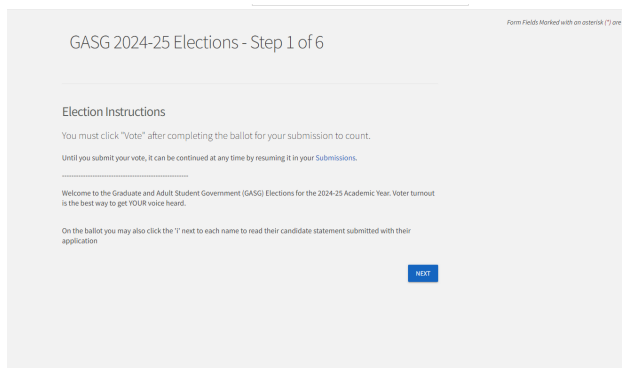

- Once in, you will be taken to the Voting Page for GASG. To Vote, click on “next”

NOTE – Election page will only be available March 25 8am – March 27 5pm