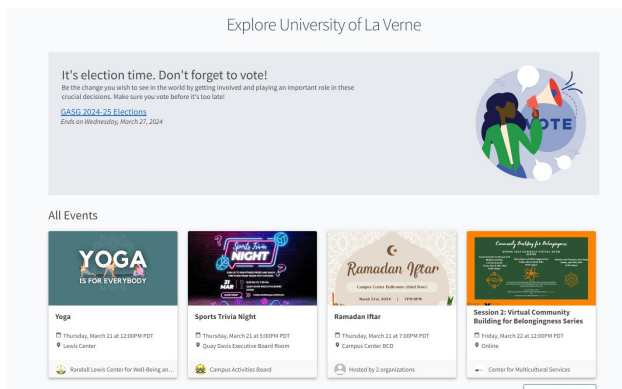

Click on the Election Link: <https://laverne.campuslabs.com/engage/submitter/election/start/553617>

- It will take you to the Single Sign-On Page for University of La Verne. Go ahead and Sign-On.

- Once in, you will be taken to the Voting Page for GASG. To Vote, click on “next”

NOTE – Election page will only be available March 25 8am – March 27 5pm

- NOTE: If you don't see this page, go to the home page on the CampusLab Dashboard. You will see a link to the voting page

- You will be taken through a series of pages where you will be able to vote for positions you are allowed to vote in.
 - All Graduate and Adult Students vote for E-Board Positions and Senators at large positions. Students.
 - Only students from the respective Colleges and CAPA/On-Line programs will be able to vote for Senator candidates from that college or CAPA/On-line.